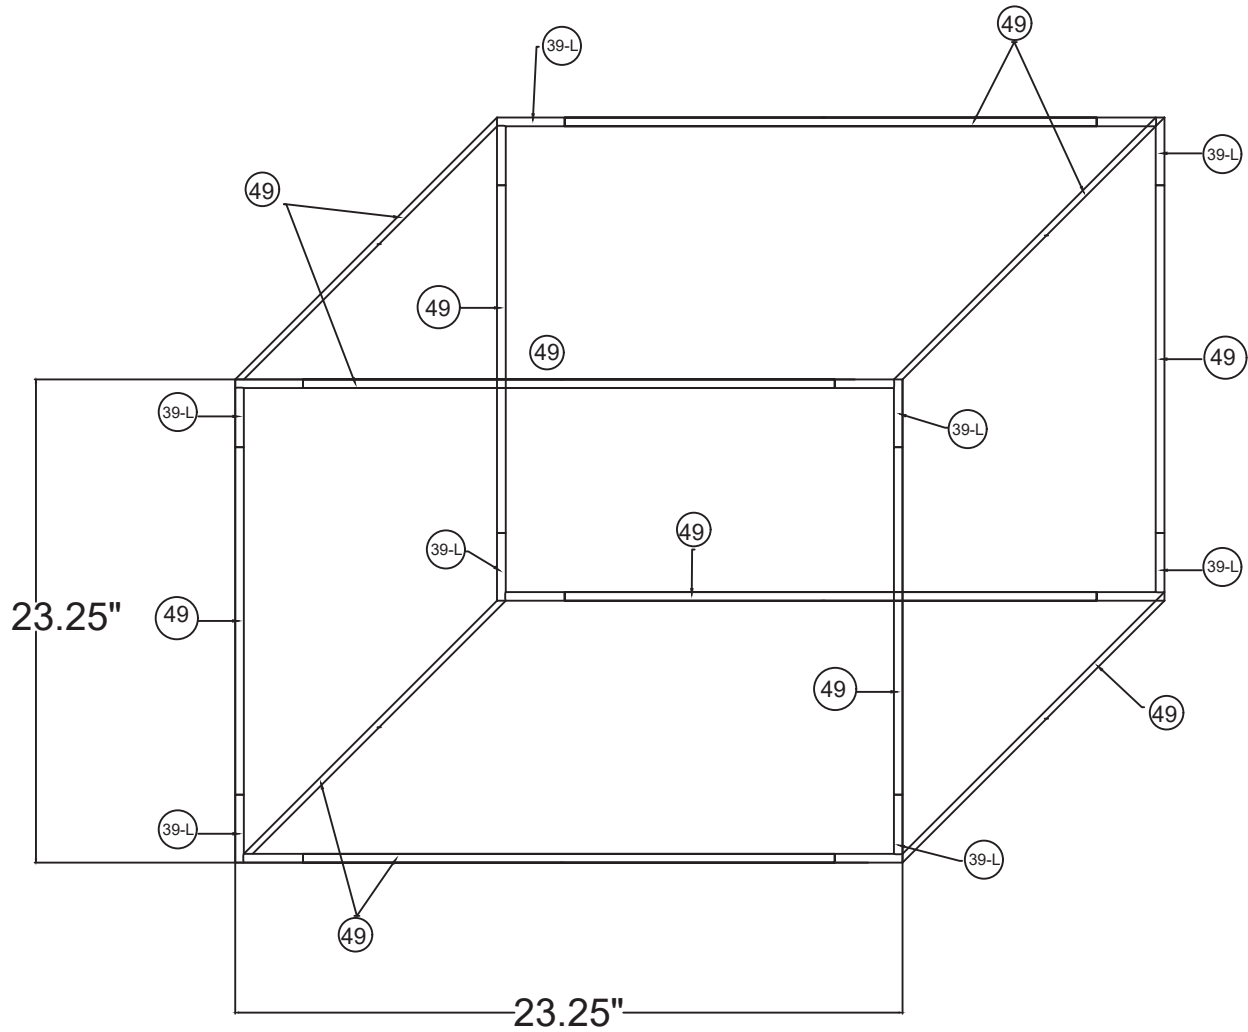

## 2'w x 2'h WL Hanging Cube

23.25"w x 23.25"h Cube Hanging Sign	
Qty.	Part Number
8	WLM#039L-US
12	WLM#049
1	BGO-FABRIC-L bag

**Notes:**

- \* Does not include Hanging Cables
- \* Will fit inside a CA600 or CA900 case